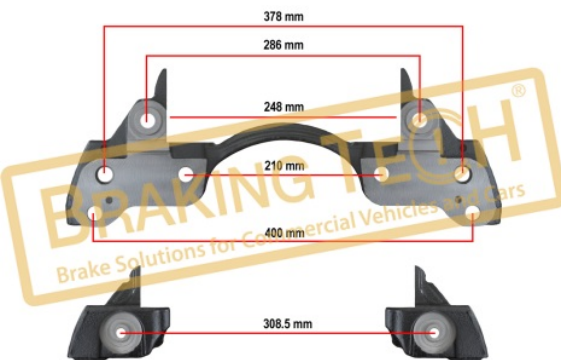

Application :
 Saf Axle Jumbo

OEM No :
 6401957406

BTC0101108

Description :
 Caliper Carrier Haldex(MODUL X)

Application :
 22.5" Rim, Saf, MODUL X GEN 2, Trailer Axle

OEM No :
 90636, 92502

BTC0101109

Description :
 Caliper Carrier Knorr(SK7)