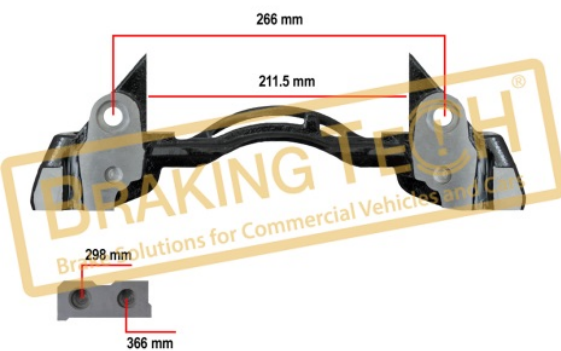

BTC010194

Description :

Caliper Carrier Knorr(SN6)

Application :

Rim 19.5", BPW Trailer Axle

OEM No :

01.303.88.550, BPW 01.303.88.55.0, K004679, 2379695