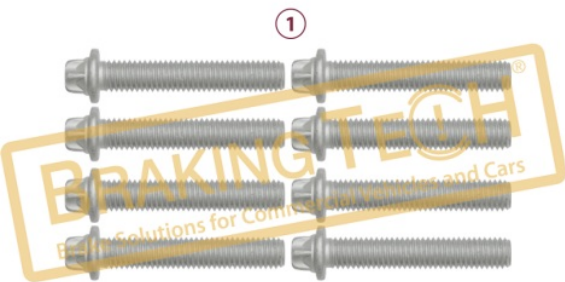

Application :
SMB,SAE,GIGANT,SAF

OEM No :
40 195 017, 40 195 001, 3.080.0033.20, 3.080.0019.01, 14 174 188

BTC0101904

Description :
Caliper Cover Bolt Kit

Application :
SB6,SB7 Calipers

OEM No :
BrakingTech