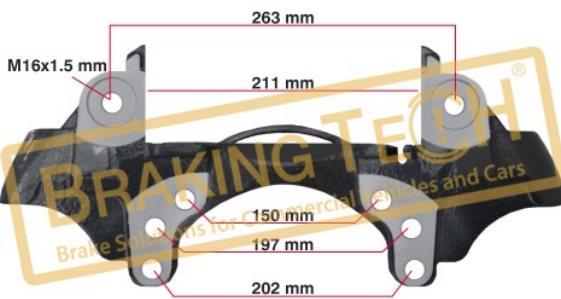

BTC0101218

Description :
Caliper Carrier Wabco Pan22(R/H)

Application :
VALX Axle 22.5"

OEM No :
6402250310, SCB1035095, 1063037