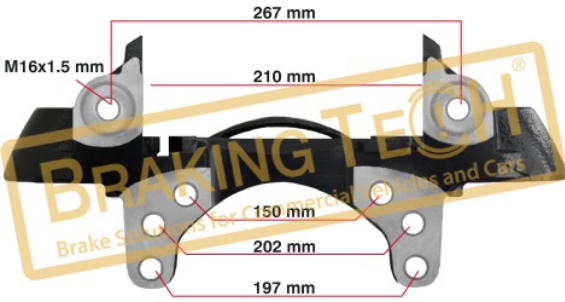

BTC0101113

Description :
Caliper Carrier Maxx22T L/H

Application :
SCHMITZ Axles SCB430W1,D3-6K25

OEM No :
6402227406