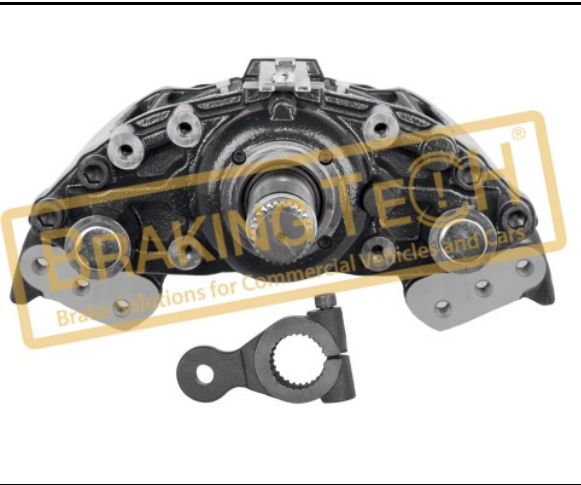

Application :
 Reman.by.BT.SB7/SN7,0 degree

OEM No :
 BT only

BTK0101989

Description :
 Caliper Knorr Trailer Type 22,5" (L/H)

Application :
 Reman.by BT.SB7/SN7,0 degree

OEM No :
 BT only

BTK0101992

Description :
Caliper Knorr Axial 22,5" (R/H)
Application :
Reman.by BT.SN7,SB7,12 degree,SB7422(Old Model)EURO3,315,0550 TRAVEGO
OEM No :
K002797, K000816, K005714, K000831, I137071, SB7776, A6294201401, A0024207283

BTK0101993

Description :
Caliper Knorr Axial 22,5" (L/H)
Application :
Reman.by BT.SN7,SB7,12 degree,SB7432(Old Model)EURO3,315,0550 TRAVEGO
OEM No :
K002798, K000815, K005713, K000830, I137070, SB7766, A6294201301, A00224207183

BTK10176

Description :
Carrier Fixing Bolt(60mm)
Application :
Knorr Calipers
OEM No :
SerinFren

No	BT No	Information
1	BTC92 x 1	Screw M16x60x18,90x1,5mm

BTK10196

Description :
Cover Bolts
Application :
Knorr Calipers
OEM No :
TT Ref: CKSK.18.5

No	BT No	Information
1	BTC88 x 6	Bolt M10x1.5x60 mm
2	BTC87 x 3	Bolt M14x2x55 mm
3	BTC86 x 2	Bolt M8x1.25x45 mm

BTM0101127

Description :
 Caliper Complete Meritor Rear R/H(D3)
Application :
 D3, Mercedes Bus, LRG623, Reman. by BT
OEM No :
 A0014204101