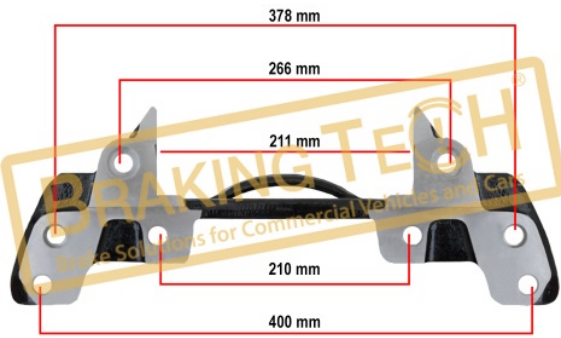

BTC010193

Description :

Caliper Carrier Knorr(SK7)

Application :

SAF Trailer Axle, SCHMITZ, BPW Axle

OEM No :

K004099, 3 080 0054 01, 3 080 0055 01, 212600, Z012024, 3080008421, K013874