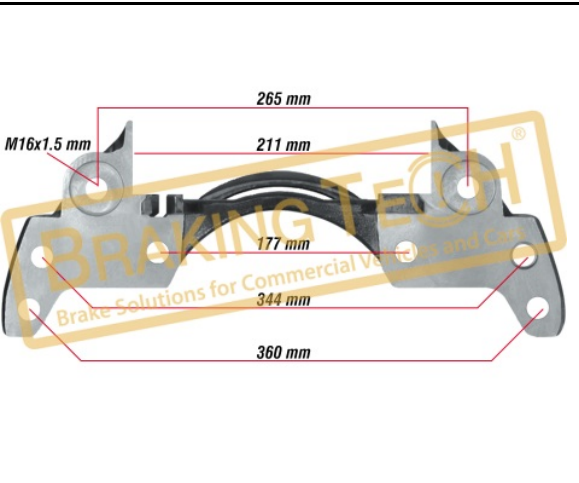

BTC0101118

Description :
Caliper Carrier Wabco L/H(Pan19)

Application : :
Pan19,5