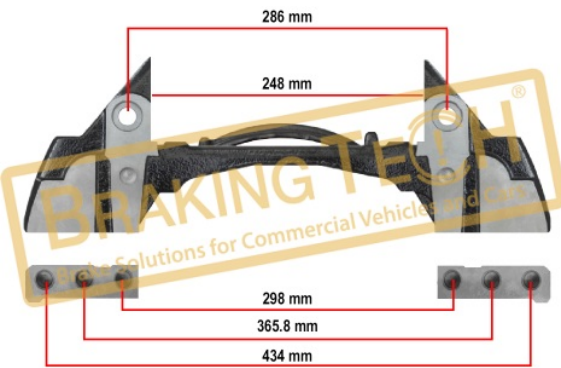

BTC0101990

Description :
Caliper Carrier Knorr(SN7)
Application :
SN7, BPW Axle 22,5
OEM No :
K004680, 2379696, 01.303.88.57.0