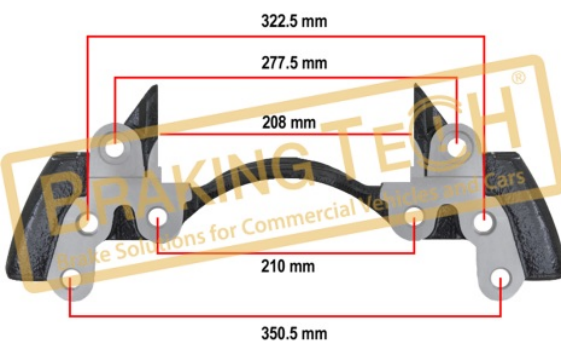

BTC010195

Description :

Caliper Carrier Knorr(SL7)

Application :

22.5" Rim Knorr SL7, MB 4140 rear 3028-29-4140

OEM No :

Z025197, K052379K50, 000 423 1006