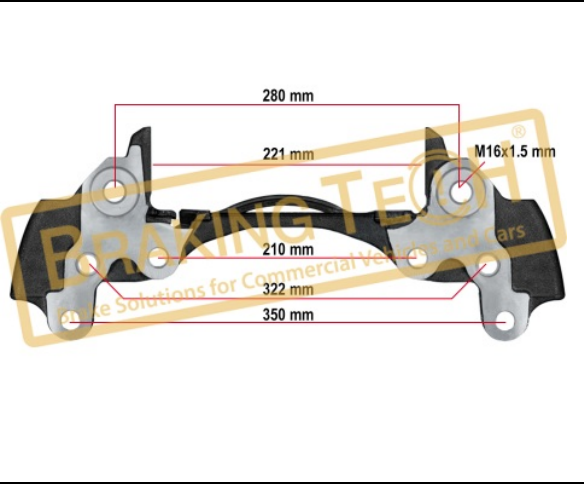

BTC0101123

Description :
Caliper Carrier Maxx22 Arocs(Rear/Left)

Application :
MERCEDES AROCS,ACTROS MP4

OEM No :
640 915 744 4, 000 423 2306, A0004232306