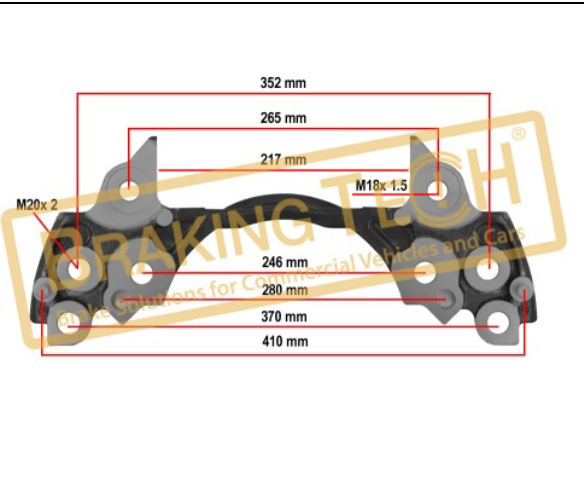

BTC0101139

Description :
Caliper Carrier Meritor Elsa2(With Pin)

Application :
VOLVO FH16

OEM No :
MCK1319, 68327462, 85109887, 5001866988