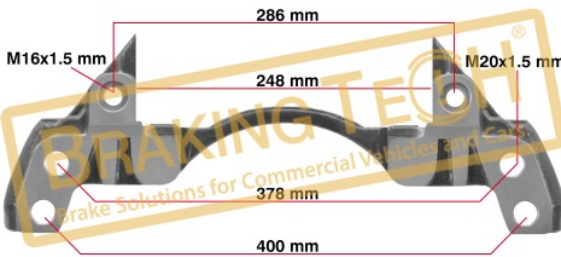

BTC0101206

Description :
Caliper Carrier Knorr(SN7-SB7)

Application :
SMB Axle,FRUEHAUF,RENAULT,SCANIA,22.5"

OEM No :
K001525, M91004702, 5021 175 296, 2121598