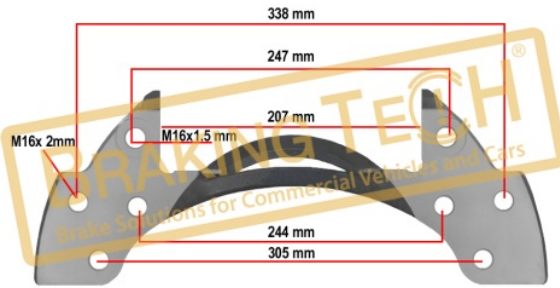

BTC0101111

Description :
Caliper Carrier Saddle(DX195)

Application :
ROR L, M, T M Trailer Axle

OEM No :
MCK1185, 68323215