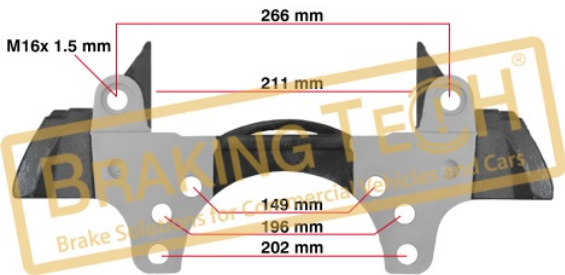

BTC0101115

Description :
Caliper Carrier Knorr(SN7)

Application :
SCHMITZ Trailer,Rim 22,5,SAF

OEM No :
K007475, Z000968