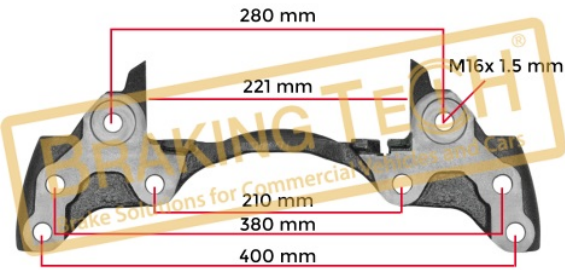

BTC0101999

Description :

Caliper Carrier Maxx22 Arocs(Front/Right)

Application : :

MERCEDES AROCS,ACTROS MP4

OEM No :

6409157434, A0004216406, 0004216406, 640 915 743 4