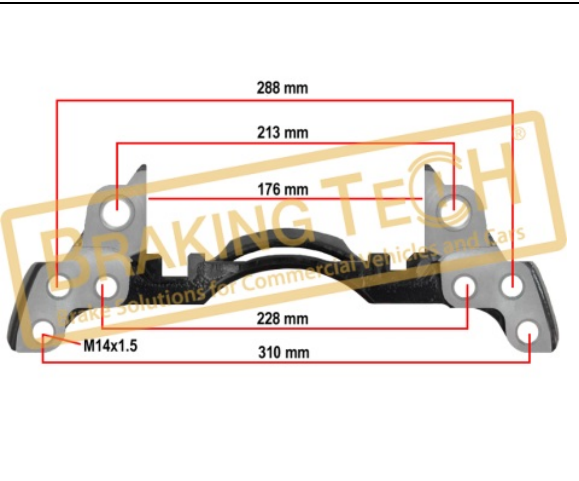

BTC010187

Description :
Caliper Carrier Wabco Left(Pan17.5)

Application : :
DAF, IVECO, RVI, MAN, AVIA

OEM No :
81.50804.6355, 81.50804.6087, 81.50804.6071, 81.50804.9071, 81.50804.9087, 81.50804.6089, 1505372, 81.50804.6070, 81.50804.9070, 81.50804.6354, 81.50804.9088, 1505373, 40175050