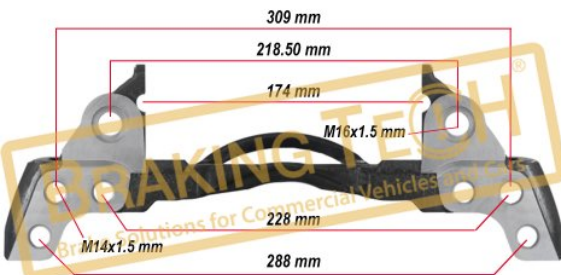

BTC0101997

Description :
Caliper Carrier Knorr(SN5)
Application :
MAN TGL, Rim 17.5"
OEM No :
K005606