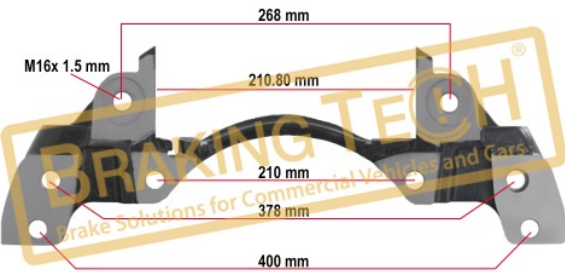

BTC010190

Description :
Caliper Carrier Wabco L/H(Pan22)

Application :
SMB,SAE,GIGANT,SAF

OEM No :
40 195 017, 40 195 001, 3.080.0033.20, 3.080.0019.01, 14 174 188