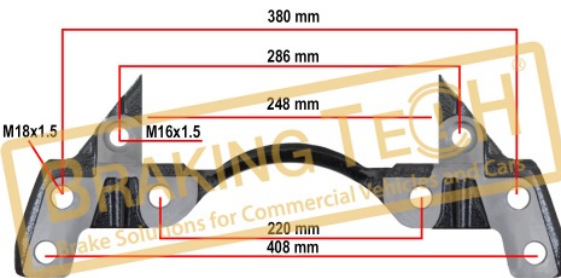

BTC0101103

Description :
Caliper Carrier Knorr(SB7-SN7)

Application :
MAN TGA 18.430,Rim 22.5"

OEM No :
K001278, K001278BXW