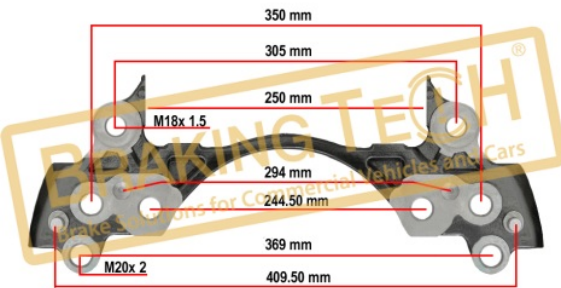

BTC0101106

Description :
Caliper Carrier Meritor(ELSA 225)

Application :
VOLVO (with Pin), RVI Magnum DXI

OEM No :
68325303, MCK1297, MCK1322, 85109886, 5001 866 384