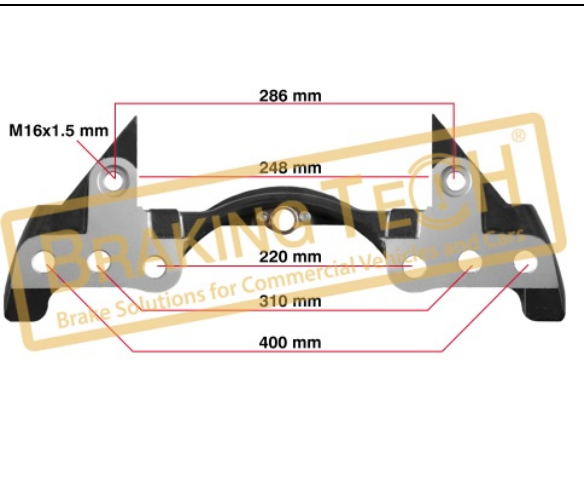

BTC0101132

Description :

Caliper Carrier Knorr(SB6-SB7)

Application :

SB7 Radial for BPW 22.5"

OEM No :

K001505, K002756, I1197270061, 09.801.02.49.0