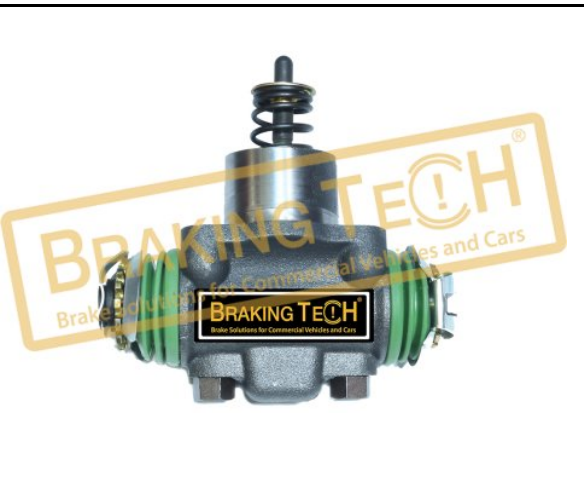

No	BT No	Information
1	BTC88 x 6	Bolt M10x1.5x60 mm
2	BTC87 x 3	Bolt M14x2x55 mm
3	BTC86 x 2	Bolt M8x1.25x45 mm

BTM0101127

Description :
 Caliper Complete Meritor Rear R/H(D3)
Application :
 D3, Mercedes Bus, LRG623, Reman. by BT
OEM No :
 A0014204101

OEM No :
 SerinFren

No	BT No	Information
1	BTC84 x 8	Screw M14x1.5x55mm

BTM20980

Description :
 Brake Expander Box Assy RVI

Application : :
 Wedge (Ø310, Ø325, Ø360), Meritor Genuine Expander 360
 Simplex, MIDLINER, MIDLUM, S130/150TI/170

OEM No :
 5010 815 484, 5010815484, B337279, B357647, 5000815484, 5000 815 484

BTM20981

Description :
 Brake Expander Box Assy MB

Application : :
 Wedge Drum Brake for Mercedes LK/LN2, 0301, 0402, Meritor Genuine

OEM No :
 677 420 01 23, 673 420 00 23, 6734200323, 673 420 03 23, A 677 420 01 23

BTM20982

Description :
 Brake Expander MAN

Application : :
 Lucas Meritor (OE), MAN L2000

OEM No :
 81500006242, 81.5000.6242, 68191649, 81500006230, 81.500.006.230, 5000823231