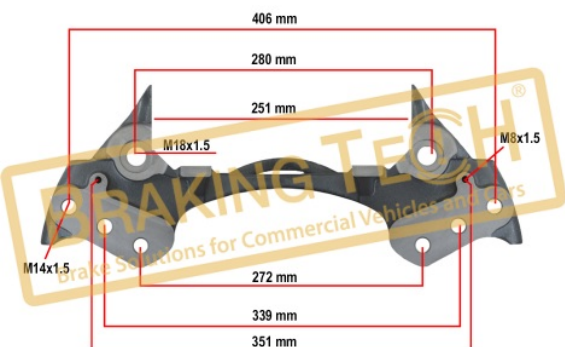

BTC010191

Description :
Caliper Carrier Meritor(D3)

Application :
Mercedes Omnibus 0350,0403,0404

OEM No :
BDA443