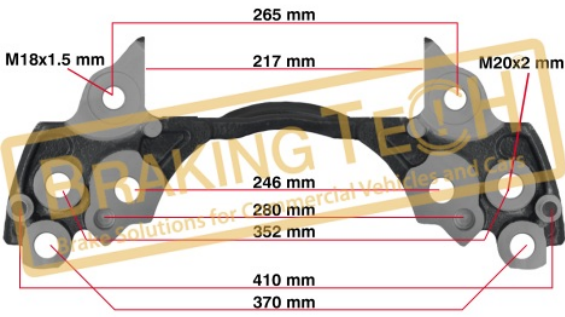

BTC0101133

Description :
Caliper Carrier Meritor Elsa2(Without Pin)
Application :
Volvo City Bus, B7, B9, City Bus 5010
OEM No :
BrakingTech