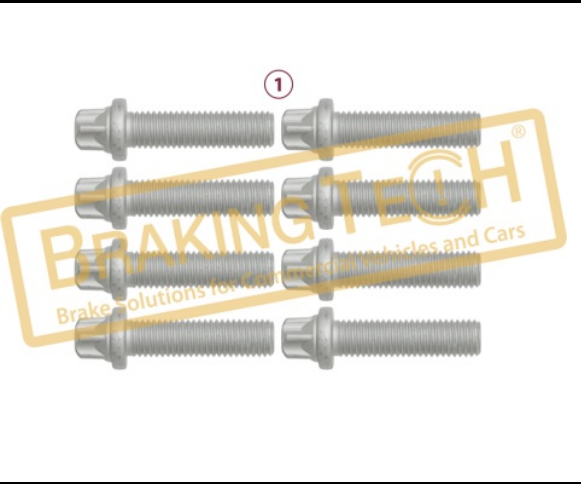

BTC0101926

Description :
Caliper Cover Bolt Kit

Application :
SB Series

OEM No :
SerinFren

No	BT No	Information
1	BTC99 x 8	Bolt M14 x 2 x 52 mm