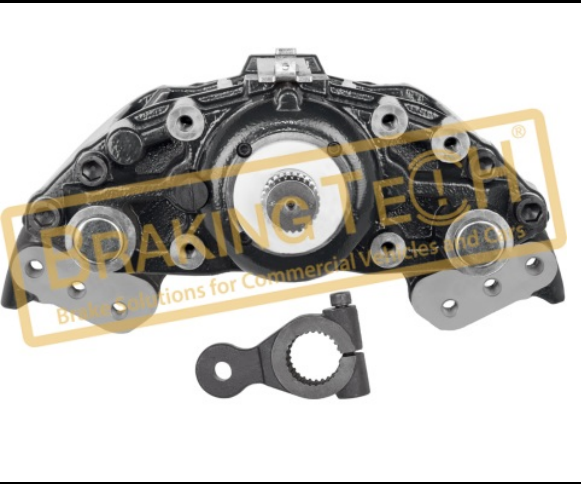

BTK0101993

Description :
Caliper Knorr Axial 22,5" (L/H)
Application :
Reman.by BT.SN7,SB7,12 degree,SB7432(Old Model)EURO3,315,0550 TRAVEGO
OEM No :
K002798, K000815, K005713, K000830, I137070, SB7766, A6294201301, A00224207183

BTK10176

Description :
Carrier Fixing Bolt(60mm)
Application :
Knorr Calipers
OEM No :
SerinFren

No	BT No	Information
1	BTC92 x 1	Screw M16x60x18,90x1,5mm

BTK10196

Description :
Cover Bolts
Application :
Knorr Calipers
OEM No :
TT Ref: CKSK.18.5

No	BT No	Information
1	BTC88 x 6	Bolt M10x1.5x60 mm
2	BTC87 x 3	Bolt M14x2x55 mm
3	BTC86 x 2	Bolt M8x1.25x45 mm

BTM0101127

Description :
 Caliper Complete Meritor Rear R/H(D3)
Application :
 D3, Mercedes Bus, LRG623, Reman. by BT
OEM No :
 A0014204101

BTM0101128

Description :
 Caliper Complete Meritor Rear L/H(D3)
Application :
 D3, Mercedes Bus, LRG622, Reman. by BT
OEM No :
 A0014204101

BTM0101129

Description :
 Caliper Complete Meritor Front R/H(D3)
Application :
 D3, Mercedes 403 Bus, LRG533, Reman. by BT
OEM No :
 A0014204001