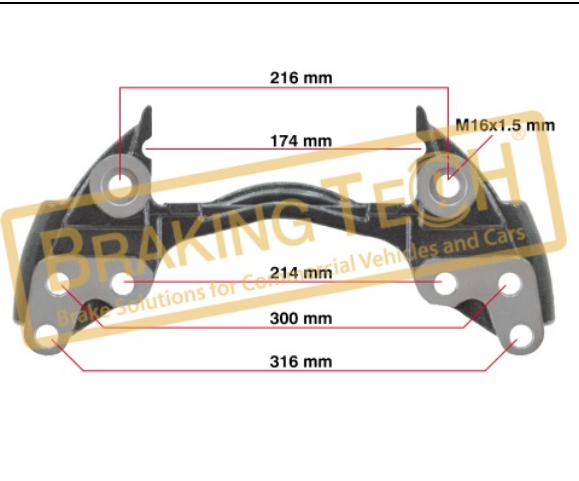

BTC0101211

Description :
Caliper Carrier Knorr(SB5)

Application :
SB5,MB Atego 17.5"

OEM No :
K000358, 000 421 1606