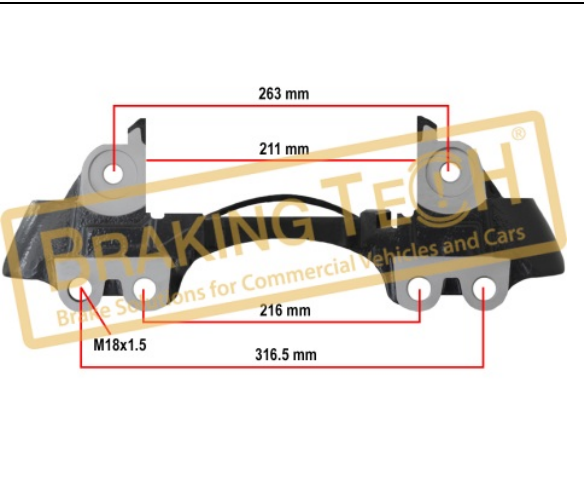

BTC0101135

Description :
 Caliper Carrier Bridge Kit(Elsa2)
Application :
 ROR Axles
OEM No :
 BrakingTech

BTC0101136

Description :
 Caliper Carrier Meritor(Elsa225)
Application :
 Ford Cargo
OEM No :
 68326153