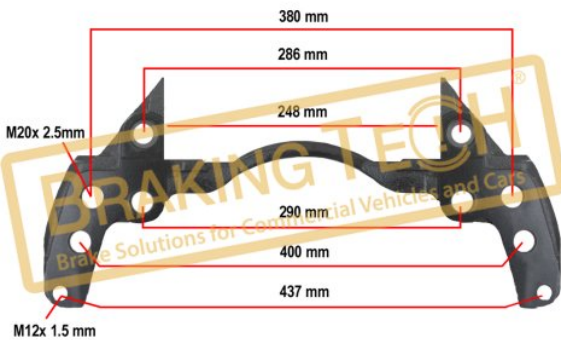

BTC010197-01

Description :
Caliper Carrier Knorr Old Model(SB6-7-SN6-7-SK7)

Application :
SCANIA 4,ADB22X,22.5"

OEM No :
K010765, K001919, 1756388, 1527632