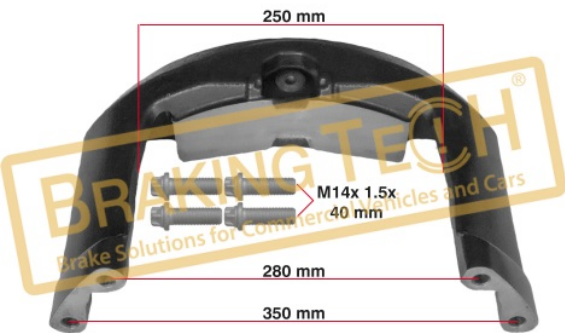

K001505, K002756, I1197270061, 09.801.02.49.0

BTC0101133

Description :
 Caliper Carrier Meritor Elsa2(Without Pin)
Application :
 Volvo City Bus, B7, B9, City Bus 5010
OEM No :
 BrakingTech

BTC0101134

Description :
 Caliper Carrier Bridge Kit(Elsa2)
Application :
 R.V.I.440, VOLVO 460
OEM No :
 BrakingTech

BTC0101135

Description :
 Caliper Carrier Bridge Kit(Elsa2)
Application :
 ROR Axles
OEM No :
 BrakingTech

BTC0101136

Description :
 Caliper Carrier Meritor(Elsa225)
Application :
 Ford Cargo
OEM No :
 68326153