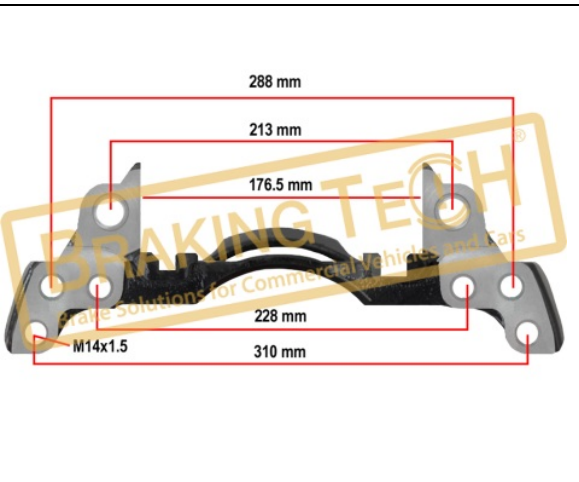

BTC010188

Description :
Caliper Carrier Wabco Right(Pan17.5)

Application : :
DAF, IVECO, RVI, MAN, AVIA

OEM No :
81.50804.6355, 81.50804.6087, 81.50804.6071, 81.50804.9071, 81.50804.9087, 81.50804.6089, 1505372, 81.50804.6070, 81.50804.9070, 81.50804.6354, 81.50804.9088, 1505373, 40175050