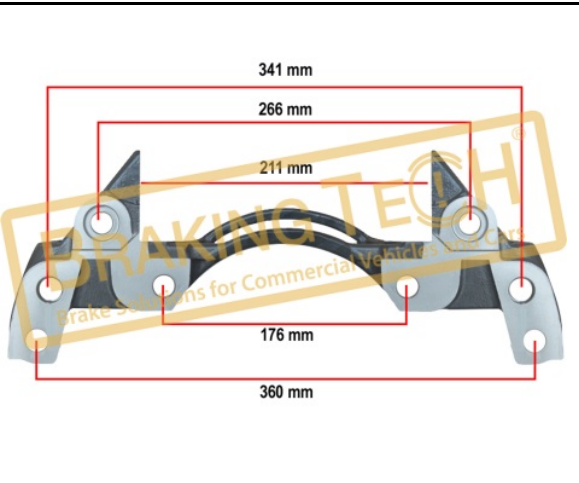

Application :
22.5 "Knorr,DAF Trucks

OEM No :
K001528, Z006590, 1689314

BTC010185

Description :
Caliper Carrier Knorr(SB7-SN7)

Application : :
Rim 22.5" Casting Z006582, MB ACTROS

OEM No :
K000027, Z006582, MB 000 423 0606, 2121592