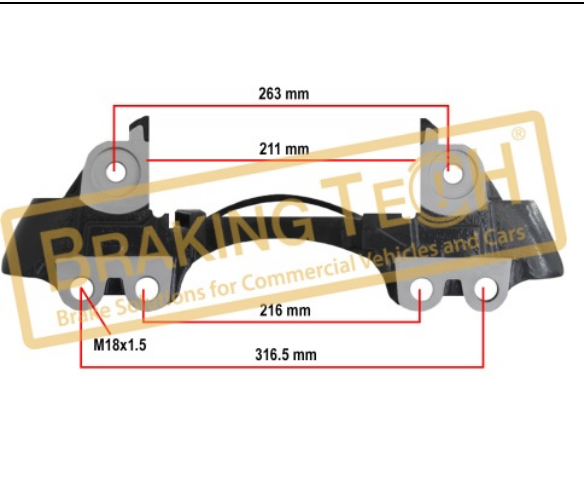

BTC0101138

Description :
Caliper Carrier Wabco Pan22(L/H)

Application :
22.5"SAF Trailer Axle 4 Hole

OEM No :
3 080 0071 21, 640 195 068 0, 640 195 074 0, 3 080 0073 20