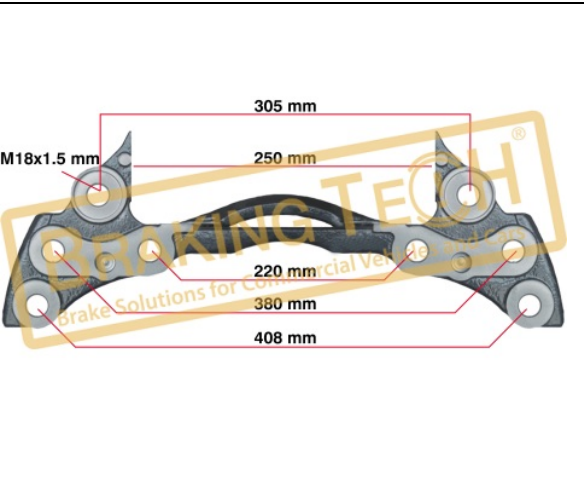

BTC0101121

Description :
Caliper Carrier Meritor(Elsa225-EX225)

Application :
ROR Axle,22,5",201/202 calipers

OEM No :
3215G1593