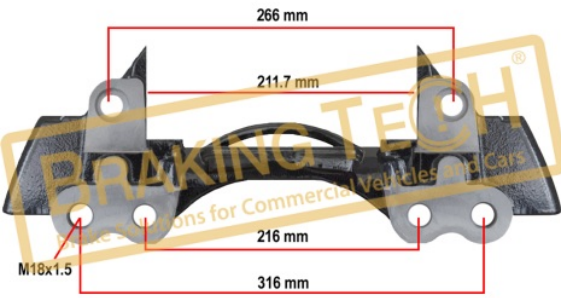

BTC0101100

Description :
 Caliper Carrier Knorr(SK7)

Application :
 Rim 22.5",SAF Axle

OEM No :
 Z019050, K015308, 3 080 0059 00, 3 080 0060 00

BTC0101102

Description :
 Caliper Carrier Knorr(SB6-SN6)

Application :
 BPW Axle,OTOKAR BUS