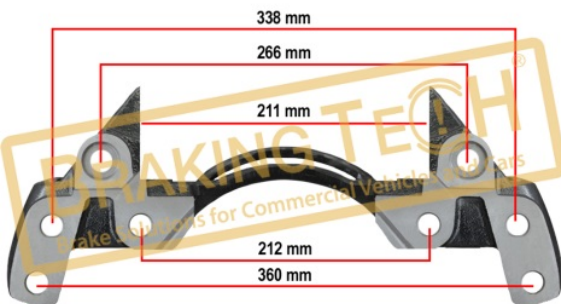

BTC0101100

Description :
 Caliper Carrier Knorr(SK7)

Application :
 Rim 22.5",SAF Axle

OEM No :
 Z019050, K015308, 3 080 0059 00, 3 080 0060 00

BTC0101102

Description :
 Caliper Carrier Knorr(SB6-SN6)

Application :
 BPW Axle,OTOKAR BUS