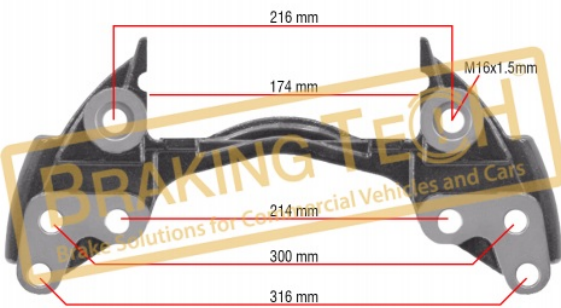

BTC0101222

Description :
Caliper Carrier Knorr SB5 - 17,5

Application :
MB Atego

OEM No :
K000358, 0004211606