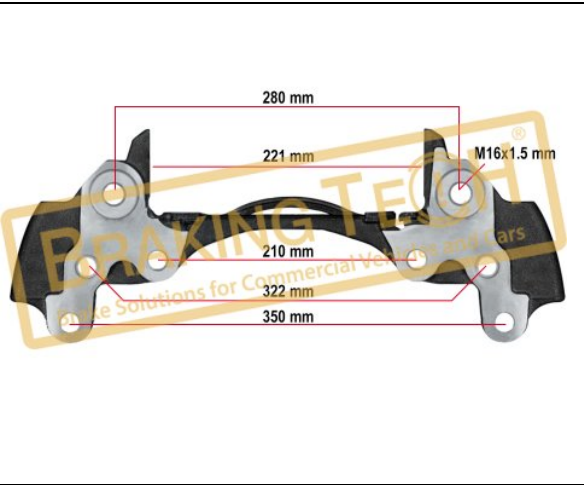

OEM No :
 73355, 73 355, RC73355, CN2E159

BTC0101121

Description :
 Caliper Carrier Meritor(Elsa225-EX225)

Application :
 ROR Axle,22,5",201/202 calipers

OEM No :
 3215G1593

BTC0101122

Description :
 Caliper Carrier Maxx22 Arocs(Rear/Right)