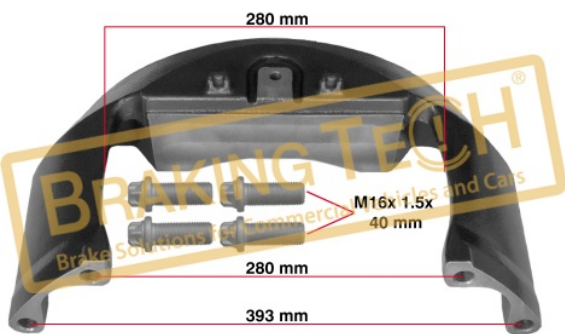

BTC0101134

Description :
Caliper Carrier Bridge Kit(Elsa2)
Application :
R.V.I.440, VOLVO 460
OEM No :
BrakingTech