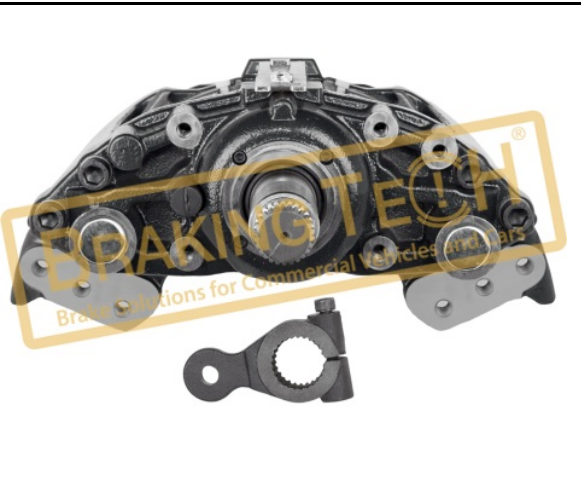

Application :
 Reman.by.BT.SB7/SN7,0 degree

OEM No :
 BT only

BTK0101989

Description :
 Caliper Knorr Trailer Type 22,5" (L/H)

Application :
 Reman.by BT.SB7/SN7,0 degree

OEM No :
 BT only

BTK0101992

Description :
Caliper Knorr Axial 22,5" (R/H)
Application :
Reman.by BT.SN7,SB7,12 degree,SB7422(Old Model)EURO3,315,0550 TRAVEGO
OEM No :
K002797, K000816, K005714, K000831, I137071, SB7776, A6294201401, A0024207283

BTK0101993

Description :
Caliper Knorr Axial 22,5" (L/H)
Application :
Reman.by BT.SN7,SB7,12 degree,SB7432(Old Model)EURO3,315,0550 TRAVEGO
OEM No :
K002798, K000815, K005713, K000830, I137070, SB7766, A6294201301, A00224207183

BTK10176

Description :
Carrier Fixing Bolt(60mm)
Application :
Knorr Calipers
OEM No :
SerinFren

No	BT No	Information
1	BTC92 x 1	Screw M16x60x18,90x1,5mm

BTK10196

Description :
Cover Bolts
Application :
Knorr Calipers
OEM No :
TT Ref: CKSK.18.5

No	BT No	Information
1	BTC88 x 6	Bolt M10x1.5x60 mm
2	BTC87 x 3	Bolt M14x2x55 mm
3	BTC86 x 2	Bolt M8x1.25x45 mm

BTM0101127

Description :
 Caliper Complete Meritor Rear R/H(D3)
Application :
 D3, Mercedes Bus, LRG623, Reman. by BT
OEM No :
 A0014204101