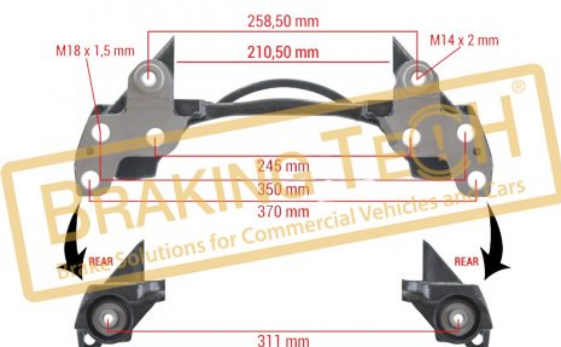

BTC0101220

Description :
Caliper Carrier Haldex(MODUL X)

Application :
MODUL X, Trailer Axle 22.5"

OEM No :
BrakingTech