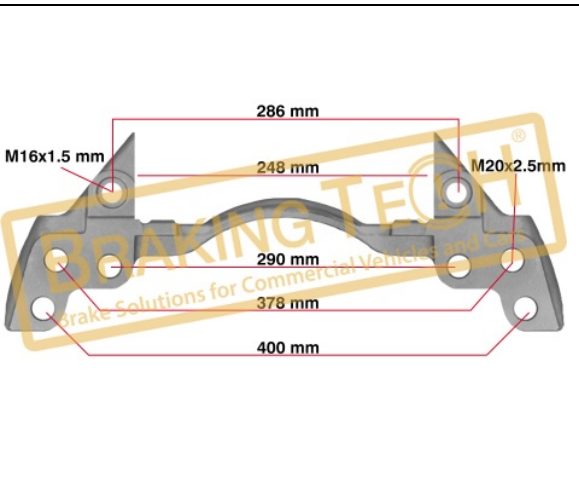

BTC0101120

Description :
Caliper Carrier Knorr(SN6-7-SK7)

Application : :
22.5" DAF, CF-XF, Scania, (20mmx2.5 mounting)

OEM No :
73355, 73 355, RC73355, CN2E159