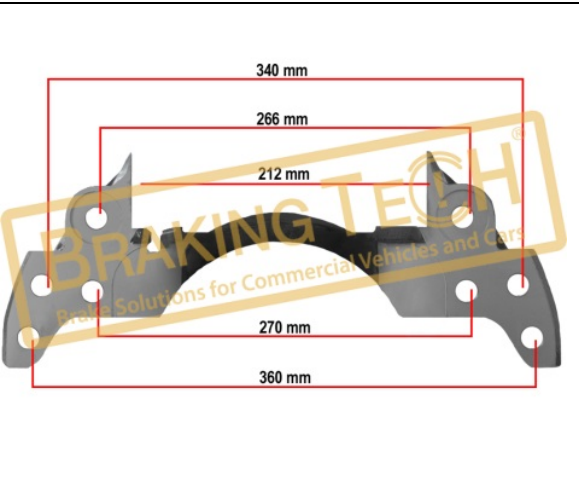

BTC0101117

Description :
Caliper Carrier Wabco L/H(Pan19)

Application : :
PAN19 Type