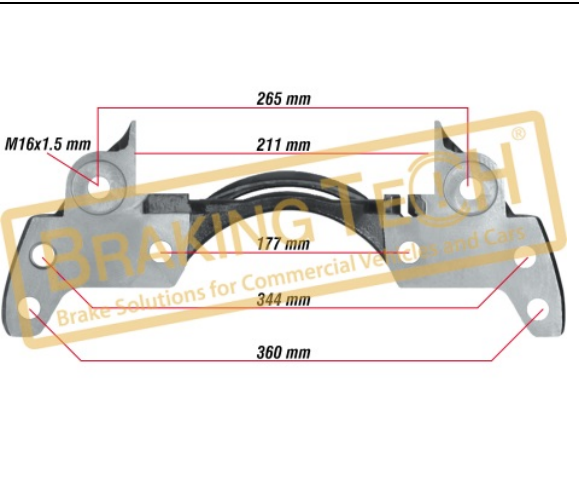

BTC0101119

Description :
Caliper Carrier Wabco R/H(Pan19)

Application : :
Pan19,5