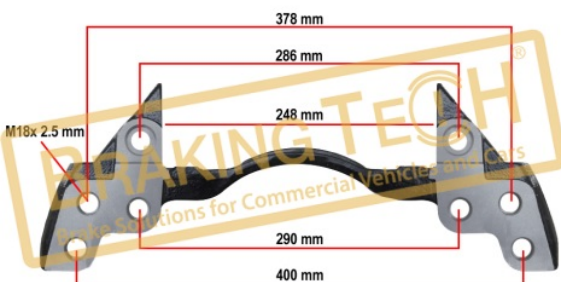

BTC010184

Description :
Caliper Carrier Knorr(SB7-SN7)

Application :
22.5 "Knorr,DAF Trucks

OEM No :
K001528, Z006590, 1689314